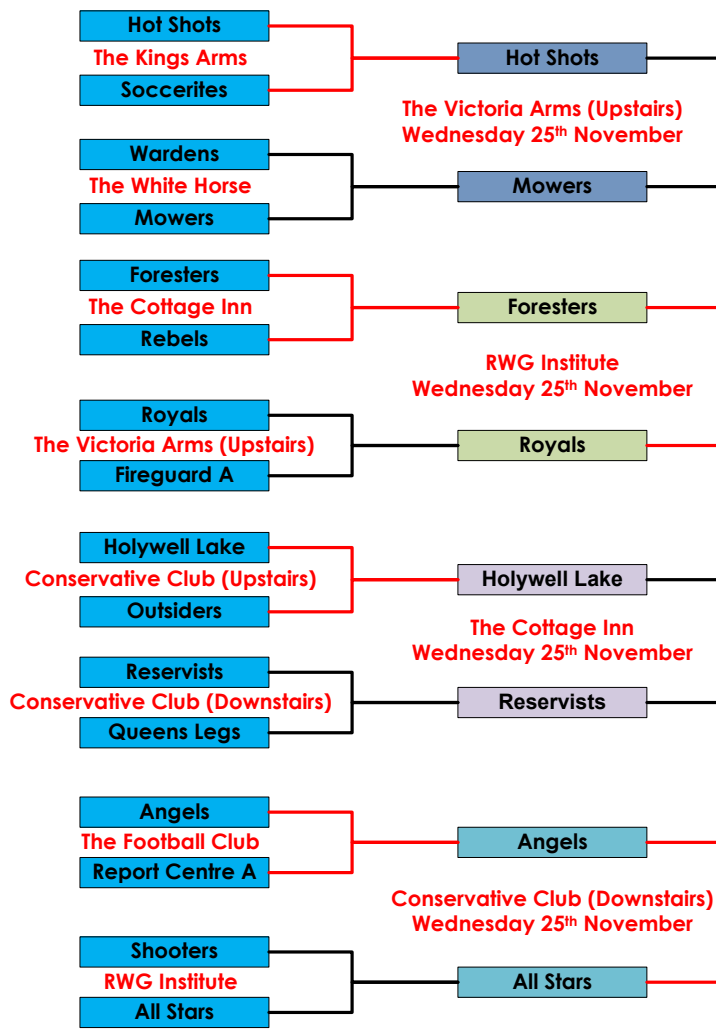

Wellington Ex-Services Skittles League Payne Cup Draw 2015-2016

Preliminary Round
Wednesday October 7th
2015

The Victoria Arms (Downstairs)
Wednesday 25th November

RWG Institute
Wednesday 6th January

The White Horse
Wednesday 27th January

The Football Club
Wednesday 17th February

Round One Games in Green
Wednesday October 28th 2015

The White Horse
Wednesday 25th November

The Kings Arms
Wednesday 25th November

The Victoria Arms (downstairs)
Wednesday 6th January

Conservative Club (Upstairs)
Wednesday 25th November

Round One Games in Blue
Wednesday November 4th 2015

The Victoria Arms (Upstairs)
Wednesday 25th November

Conservative Club (upstairs)
Wednesday 6th January

RWG Institute
Wednesday 25th November

RWG Institute
Wednesday 27th January

The Football Club
Wednesday 6th January

Conservative Club (Downstairs)
Wednesday 25th November