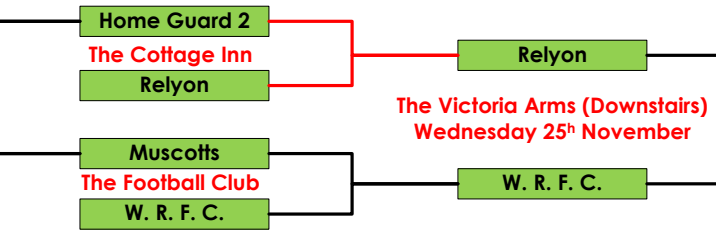

Wellington Ex-Services Skittles League Payne Cup Draw 2015-2016

Preliminary Round
Wednesday October 7th
2015

The Victoria Arms (Downstairs)
Wednesday 25th November

RWG Institute
Wednesday 6th January

The White Horse
Wednesday 27th January

The Football Club
Wednesday 17th February

Round One Games in Green
Wednesday October 28th 2015

The White Horse
Wednesday 25th November

The Kings Arms
Wednesday 25th November

The Victoria Arms (downstairs)
Wednesday 6th January