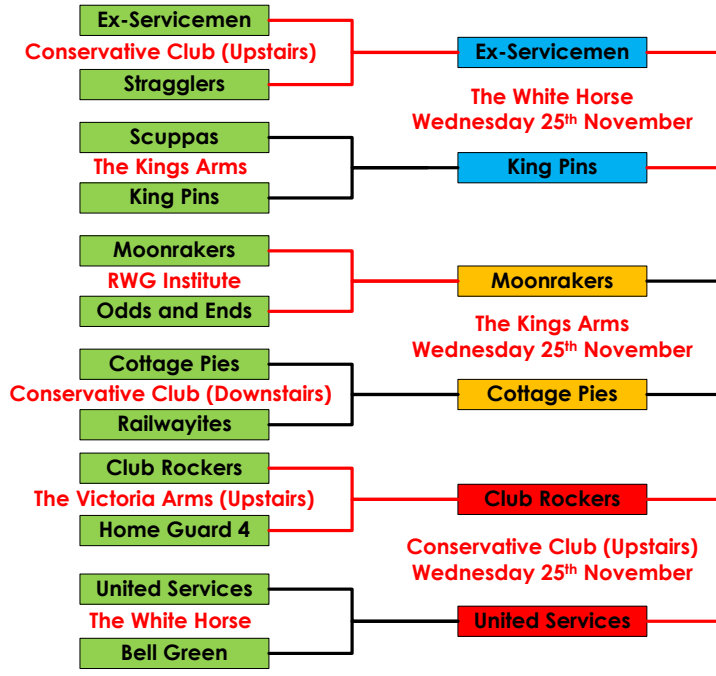

Wellington Ex-Services Skittles League Payne Cup Draw 2015-2016

Preliminary Round
Wednesday October 7th
2015

The Victoria Arms (Downstairs)
Wednesday 25th November

RWG Institute
Wednesday 6th January

The White Horse
Wednesday 27th January

The Football Club
Wednesday 17th February

Round One Games in Green
Wednesday October 28th 2015

The White Horse
Wednesday 25th November

The Kings Arms
Wednesday 25th November

The Victoria Arms (downstairs)
Wednesday 6th January

Conservative Club (Upstairs)
Wednesday 25th November

Round One Games in Blue
Wednesday November 4th 2015

The Victoria Arms (Upstairs)
Wednesday 25th November

Conservative Club (upstairs)
Wednesday 6th January